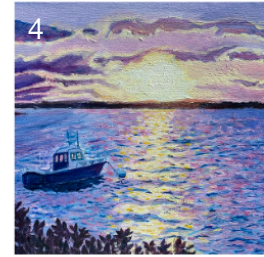

SAMHAIN PRICE LIST

Gallaughier | Grams | Rowell-Kelley | Ulmer | Wood

KAIT GALLAUGHER

1 - 4. Risograph Prints / Editions of 3 / \$60 each

Carrickahowley Gallery | Maine Irish Heritage Center
Corner of Gray & State Streets | PO Box 7588 | Portland, ME 04112-7588
(207) 780-0118 | maineirish@maineirish.com

ELYSE GRAMS

1. To Manifest? / Fabric, Embroidery, Thread, Ink / 2021 / NFS
2. Patience and Virtue are Overrated / Hand and Machined Embroidery,
Artist-Made Frame / 2021 / NFS (Photo by Joel Tsui)
3. i35 / Earthenware Clay / Colored Slip / 2022 / \$400 (Photo by Joel Tsui)
4. Still Life with Flowers / Cross stitch on aida cloth, pipe cleaners / 2023 / \$3000
(Photo by Joel Tsui)

LINDA ROWELL-KELLEY

1. She Leaned On Her Ancestors / Oil on canvas, framed / 12 x 16 inches / \$350
2. Winter House / Oil on panel, framed / 11 x 14 inches / \$350
3. Sacred Ground / Oil on panel, framed / 20 x 16 inches / \$400
4. Where The Love Letters Were Found / Oil on panel, framed
/ 11 x 14 inches / \$350

ELIZA ULMER

1. Spencertown Wide View / oil on panel / 7 x 14.5 inches / Price on request
2. Autumn Afternoon / oil on panel / 8 x 10 inches / Price on request
3. View from Bebe Hill / oil on panel / 36 x 30 inches / Price on request
4. Sunset from Long Island, Maine / oil on panel / 8 x 11 inches / Price on request