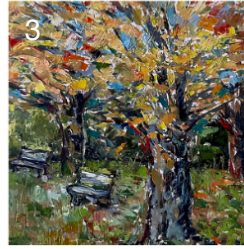

SAMHAIN PRICE LIST

Gallaughier | Grams | Rowell-Kelley | Ulmer | Wood

KAIT GALLAUGHER

1 - 4. Risograph Prints / Editions of 3 / \$60 each

Carrickahowley Gallery | Maine Irish Heritage Center
Corner of Gray & State Streets | PO Box 7588 | Portland, ME 04112-7588
(207) 780-0118 | maineirish@maineirish.com

ELYSE GRAMS

1. To Manifest? / Fabric, Embroidery, Thread, Ink / 2021 / NFS
2. Patience and Virtue are Overrated / Hand and Machined Embroidery,
Artist-Made Frame / 2021 / NFS (Photo by Joel Tsui)
3. i35 / Earthenware Clay / Colored Slip / 2022 / \$400 (Photo by Joel Tsui)
4. Still Life with Flowers / Cross stitch on aida cloth, pipe cleaners / 2023 / \$3000
(Photo by Joel Tsui)

LINDA ROWELL-KELLEY

1. She Leaned On Her Ancestors / Oil on canvas, framed / 12 x 16 inches / \$350
2. Winter House / Oil on panel, framed / 11 x 14 inches / \$350
3. Sacred Ground / Oil on panel, framed / 20 x 16 inches / \$400
4. Where The Love Letters Were Found / Oil on panel, framed
/ 11 x 14 inches / \$350

ELIZA ULMER

1. Spencertown Wide View / oil on panel / 7 x 14.5 inches / Price on request
2. Autumn Afternoon / oil on panel / 8 x 10 inches / Price on request
3. View from Bebe Hill / oil on panel / 36 x 30 inches / Price on request
4. Sunset from Long Island, Maine / oil on panel / 8 x 11 inches / Price on request